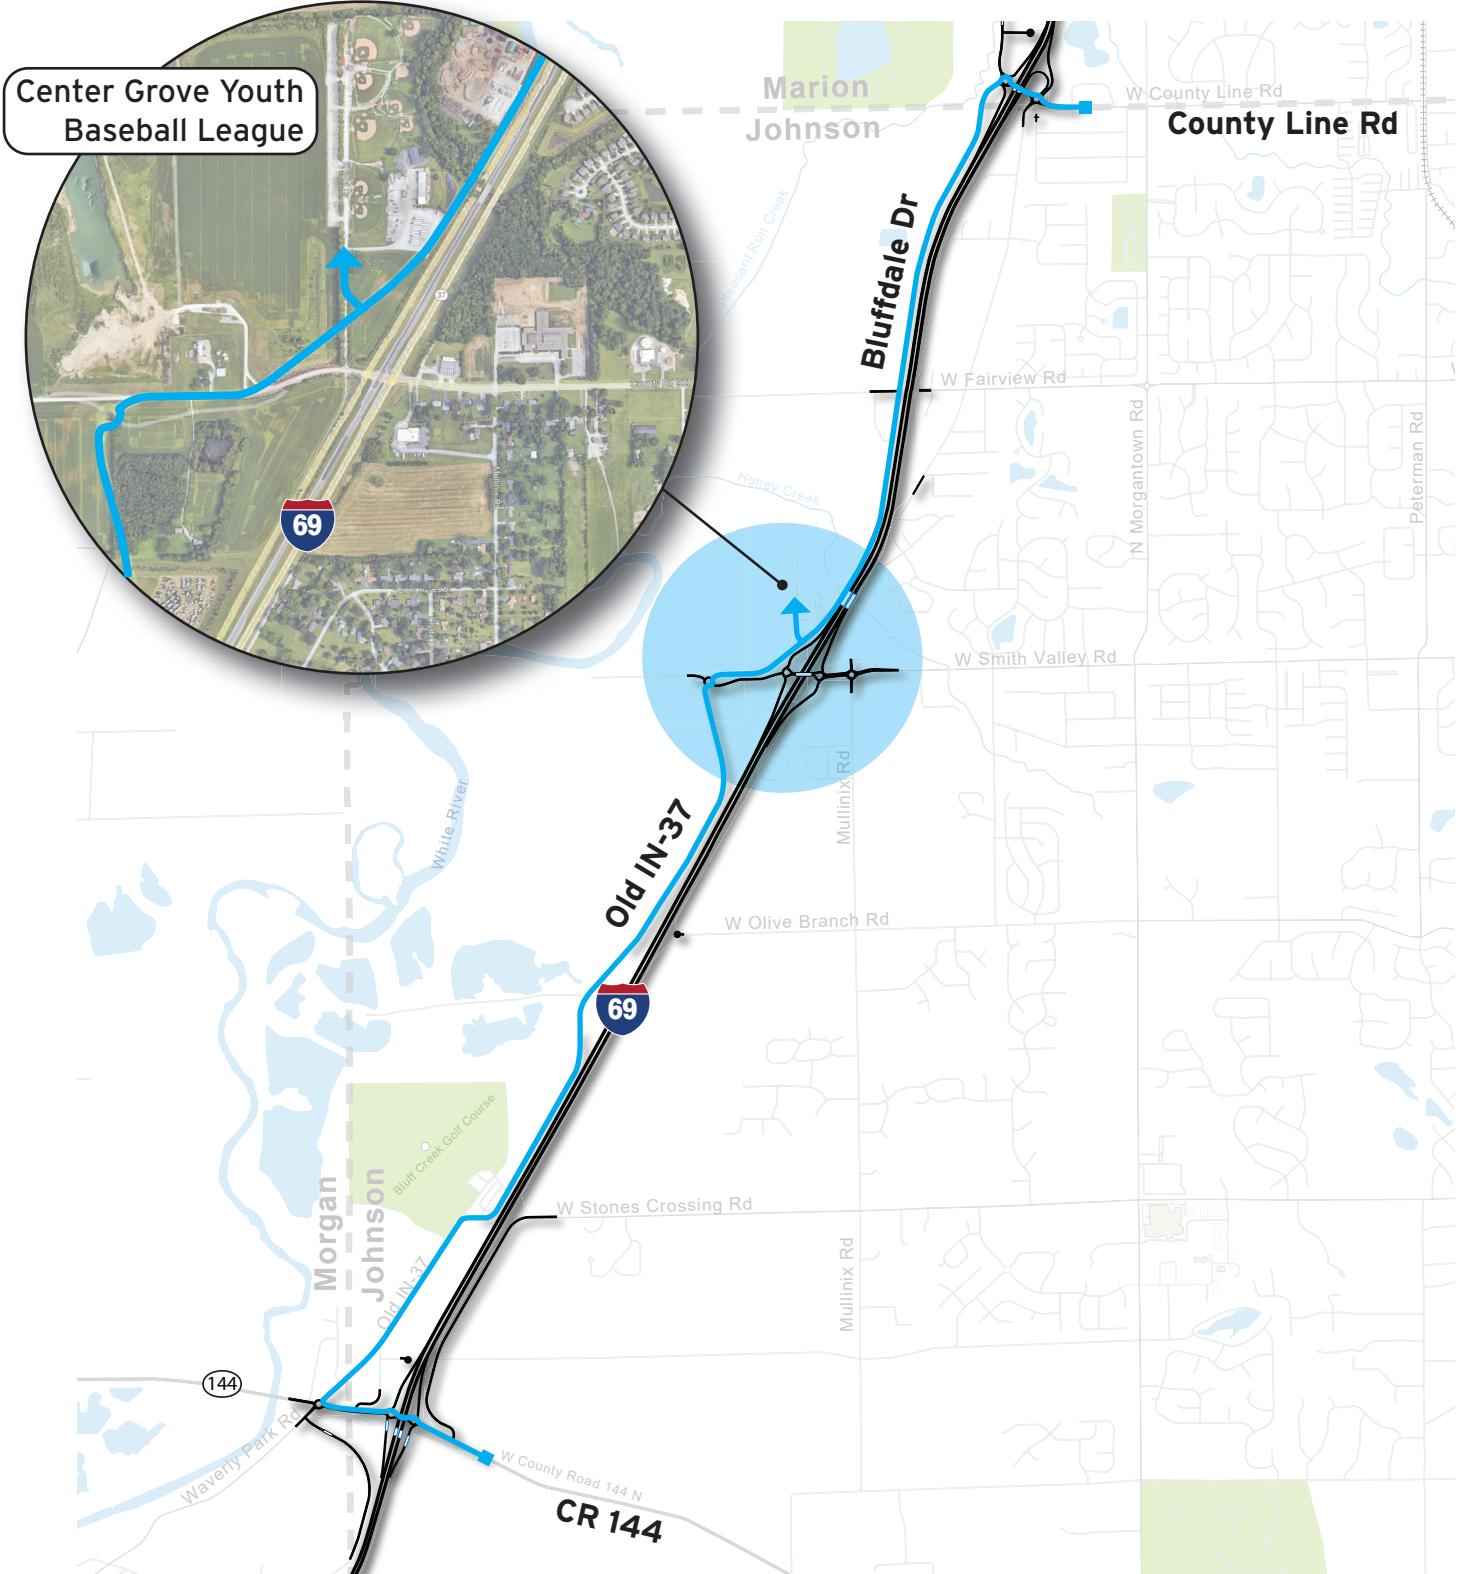

DIRECTIONS TO:

Center Grove Youth Baseball League

LEGEND

-  Route to Center Grove Youth Baseball League (Use frontage road adjacent to I-69)

DIRECTIONS FROM:

Center Grove Youth Baseball League

LEGEND

-  Route from Center Grove Youth Baseball League (Use frontage road adjacent to I-69)