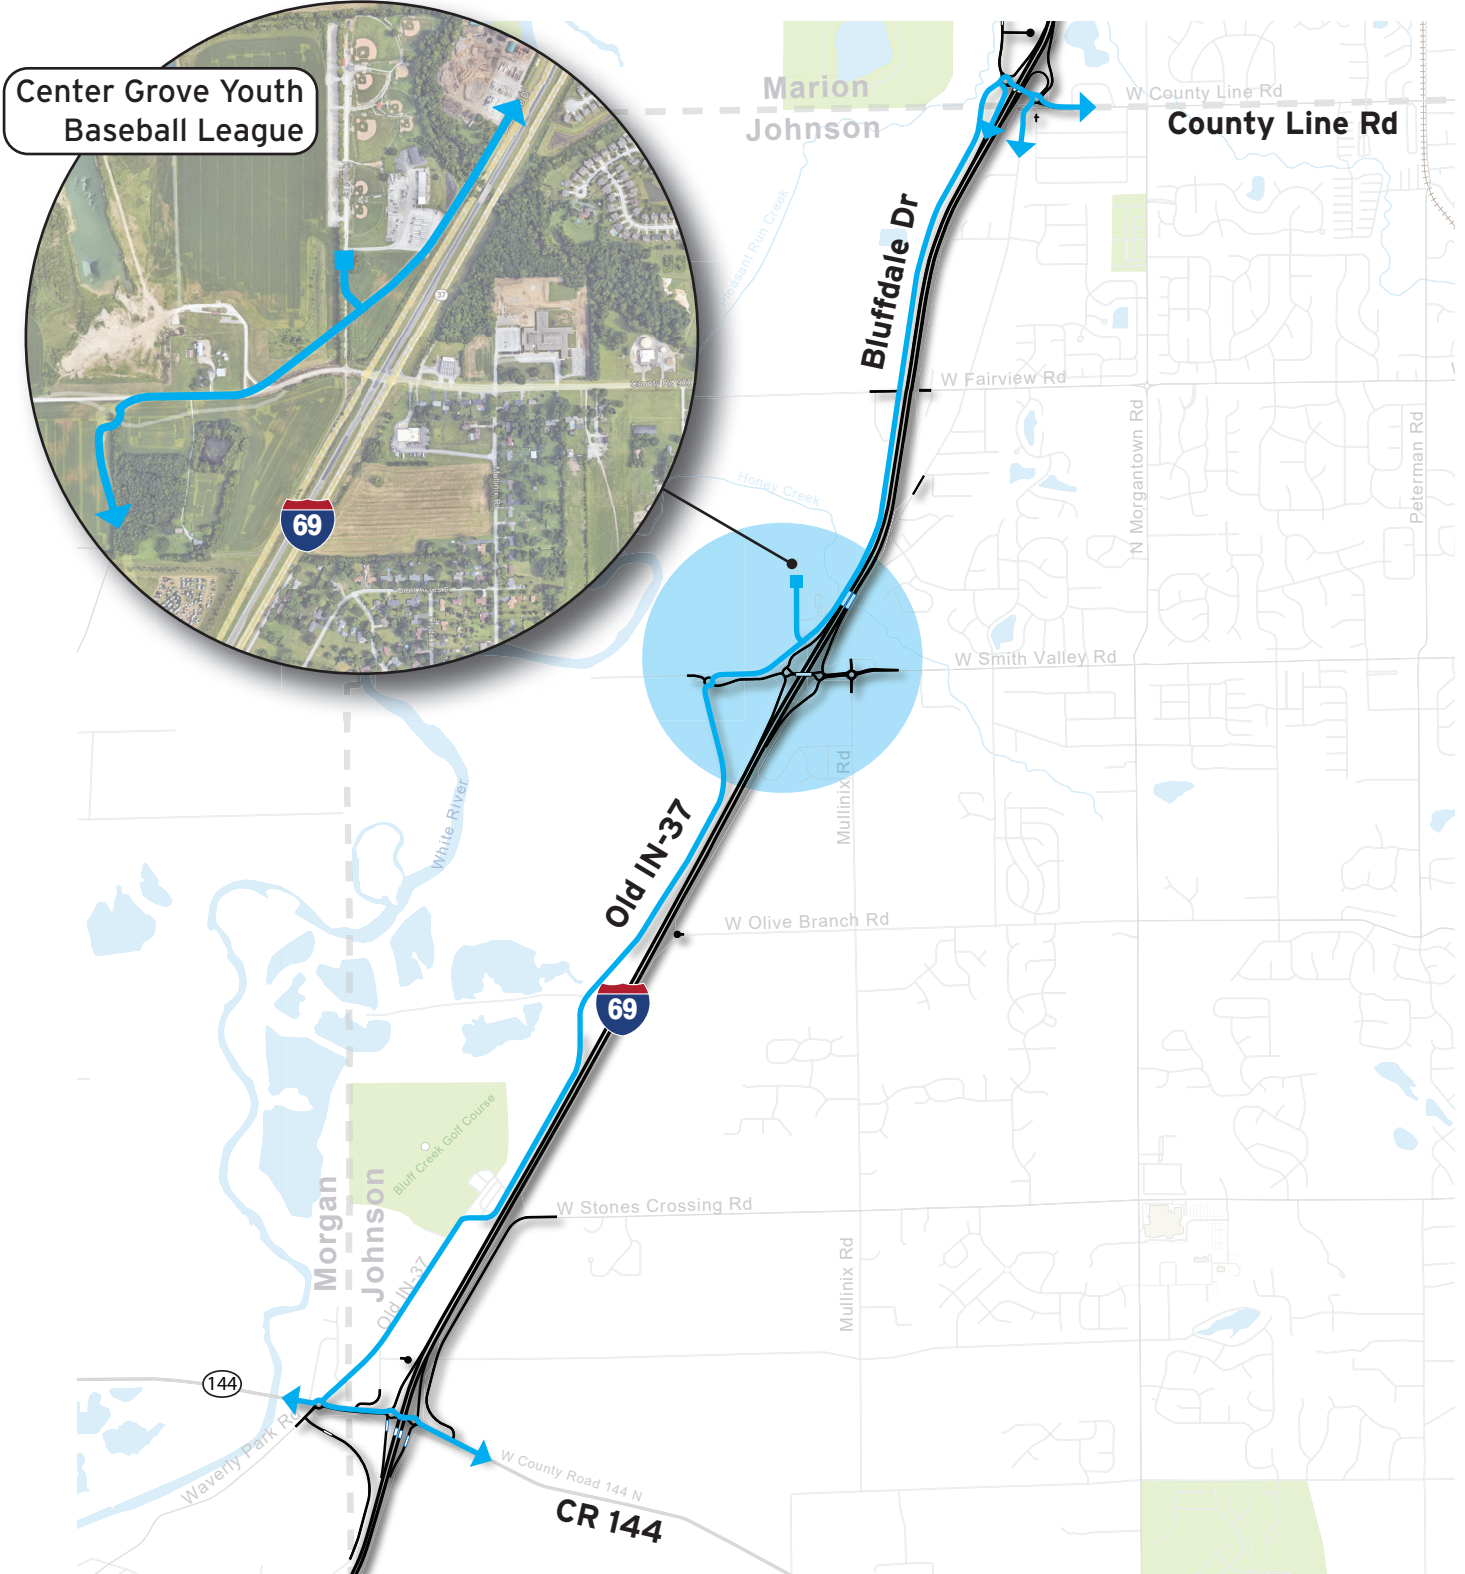

DIRECTIONS TO:

Center Grove Youth Baseball League

LEGEND

-  Route to Center Grove Youth Baseball League (Use frontage road adjacent to I-69)

DIRECTIONS FROM:

Center Grove Youth Baseball League

LEGEND

-  Route from Center Grove Youth Baseball League (Use frontage road adjacent to I-69)